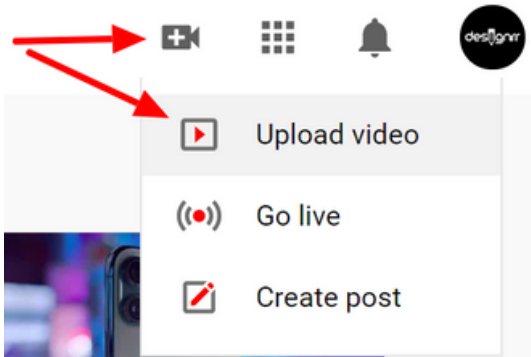

After creating a YouTube channel, you will be able to upload your own videos, post a comment on YouTube and create your own playlist.

1.1