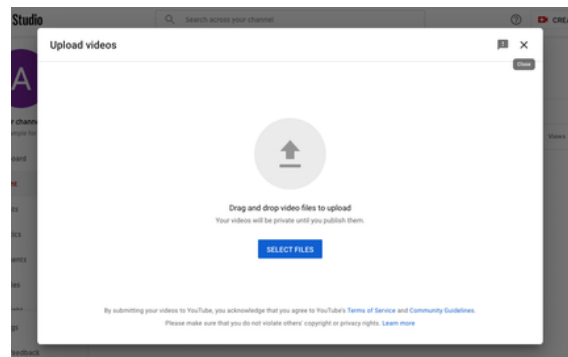

Upload Video

1.2