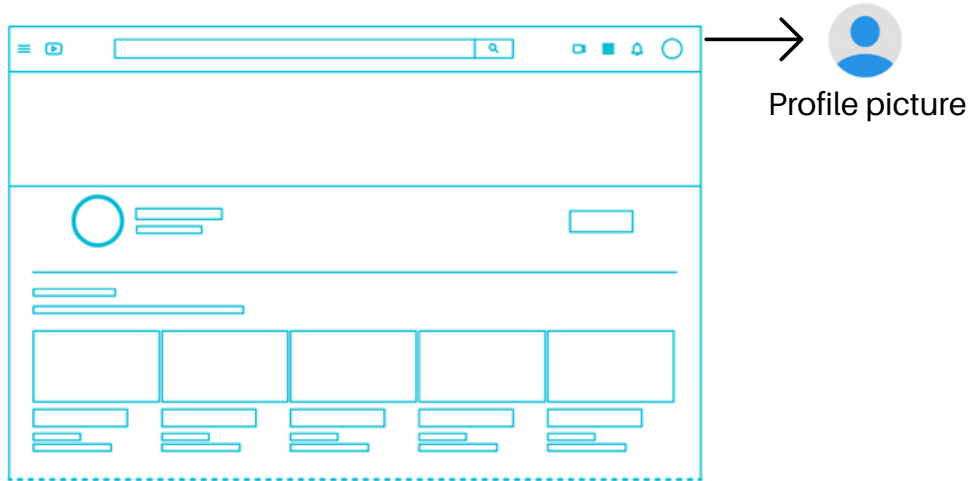

Once you create a YouTube account and log in, you can do a lot. You can like or dislike a video. You can also share the video with others and subscribe to your favorite channels

**SUBSCRIBE**

## STEP 2: Create a YouTube channel

After logging in to YouTube, you can also create a YouTube channel.

To create a YouTube channel, click your profile picture, then click Create Channel. Then check the details: Google Name and Photo and confirm the creation of a channel.