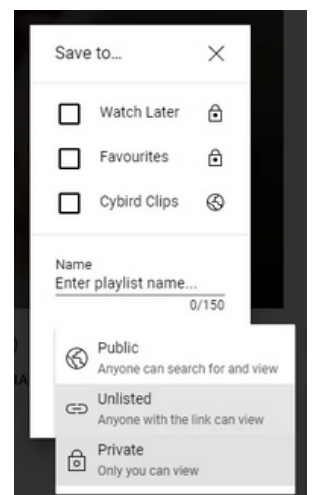

After creating a YouTube channel, you will be able to upload your own videos, post a comment on YouTube and create your own playlist.

1.1

Upload Video

1.2

2.

Post a comment

3.1

3.2